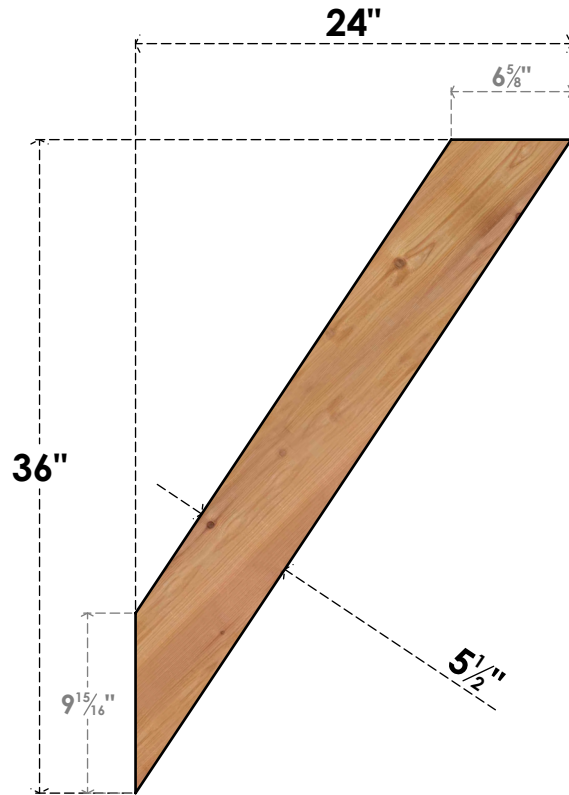

BRC06X24X36TRA00SWR

5 1/2"W X 24"D X 36"H TRADITIONAL SMOOTH BRACE, WESTERN RED CEDAR

SIDE

FRONT

EKENA MILLWORK
 2300 WEST MAIN ST.
 CLARKSVILLE, TX 75426
 TOLL FREE: 866-607-0453
 WWW.EKENAMILLWORK.COM

NOTES