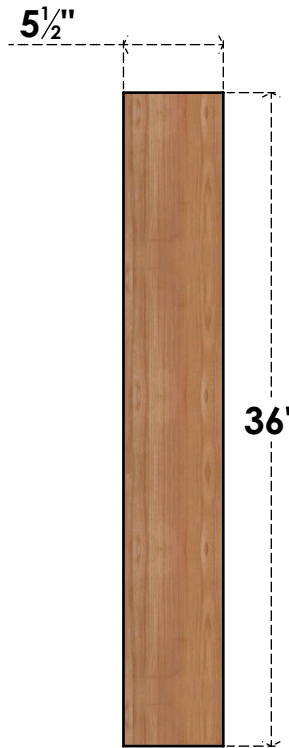

BRC06X24X36TRA00SWR

5 1/2"W X 24"D X 36"H TRADITIONAL SMOOTH BRACE, WESTERN RED CEDAR

SIDE

FRONT

EKENA MILLWORK
 2300 WEST MAIN ST.
 CLARKSVILLE, TX 75426
 TOLL FREE: 866-607-0453
 WWW.EKENAMILLWORK.COM

NOTES